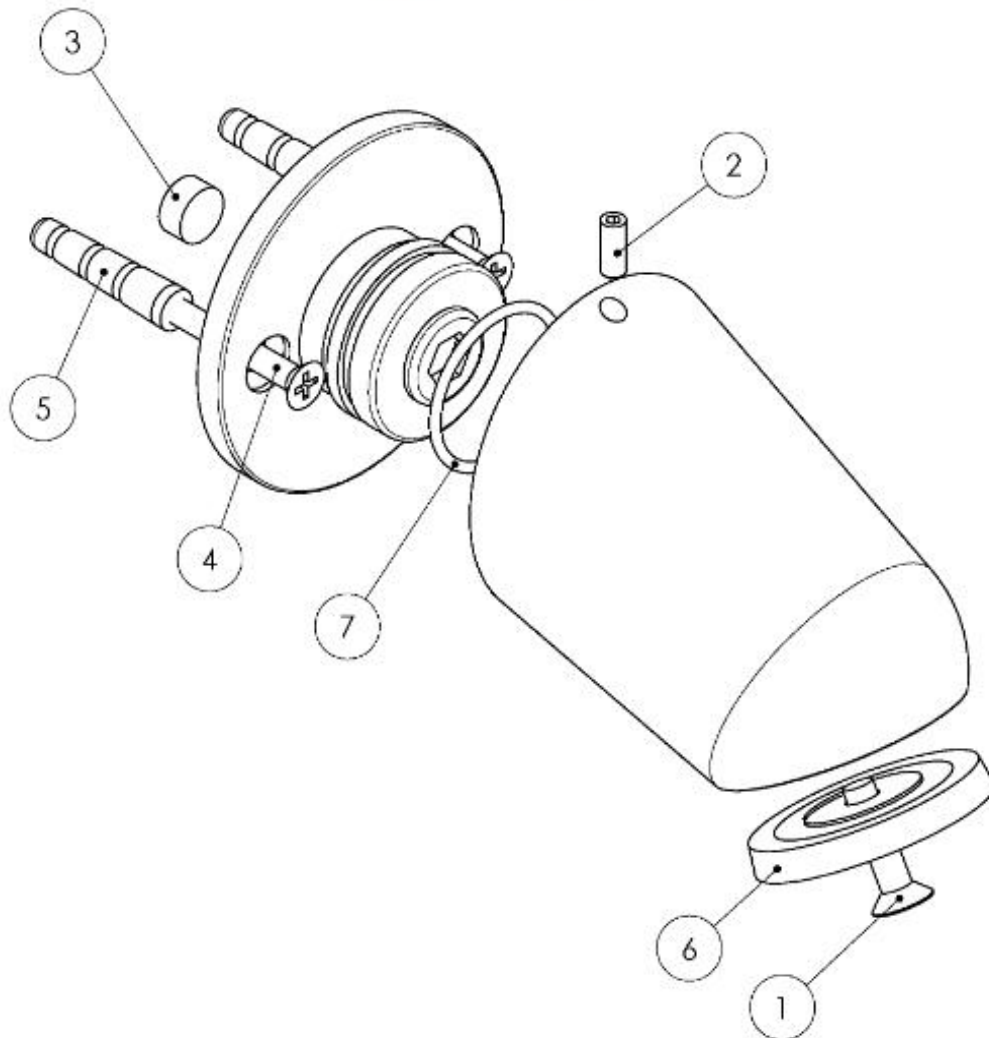

## SANITARY WARE SPECIFICATION SHEET

Item Descriptions	Stern (Israel) Vandal resistant solid brass shower head ; Includes silicon nozzels spray disk for easy cleaning with built-in filter flow restrictor	Illustration/ Drawing
Dimensions	L77 x W62 x H62 mm	
Model	SH 9000	
Coda Number	600400	
Finish	Chrome Plated	
Source	Acme Sanitary Ware Co. Ltd Mr. Eric Wong / Mr. Don Yuen	
Contact Tel/Fax	(852) 2388-7171 / (852) 2710-8012	
E-mail	acme@acmesanitary.com.hk	
Website	www.acmesanitary.com.hk	
<p><b>SH 9000</b> <b>Raf # 600400</b> Vandal resistant solid brass shower head. Includes silicon nozzels spray disk for easy cleaning .With built-in filter and a 9 LPM flow restrictor, other flow restrictors available upon request. Suitable for rear inlet. Installation with nut or frontal concealed installation with screws.</p> <p><b>Application:</b> Combines an elegant design with high quality into a vandal resistant product. Suitable for high traffic locations.</p>		
		<p><b>Installation:</b> Wall mounted rear inlet</p>

## SPARE PARTS LIST

### SH 9000 (600400)

Quantity	Part Number	Description	Cat. No.
	-	<b>Seals and Screws Kit</b>	<b>07210119</b>
1	1	Screw	
1	2	Screw	
2	4	Screw	
2	5	Anchor	
1	7	O-ring	
	<b>3</b>	<b>Flow Regulator 9LPM</b>	<b>08550001</b>
	-	<b>Spray Plate+Screw Kit</b>	<b>07212013</b>
1	1	Screw	
1	6	Spray plate with nozzles	